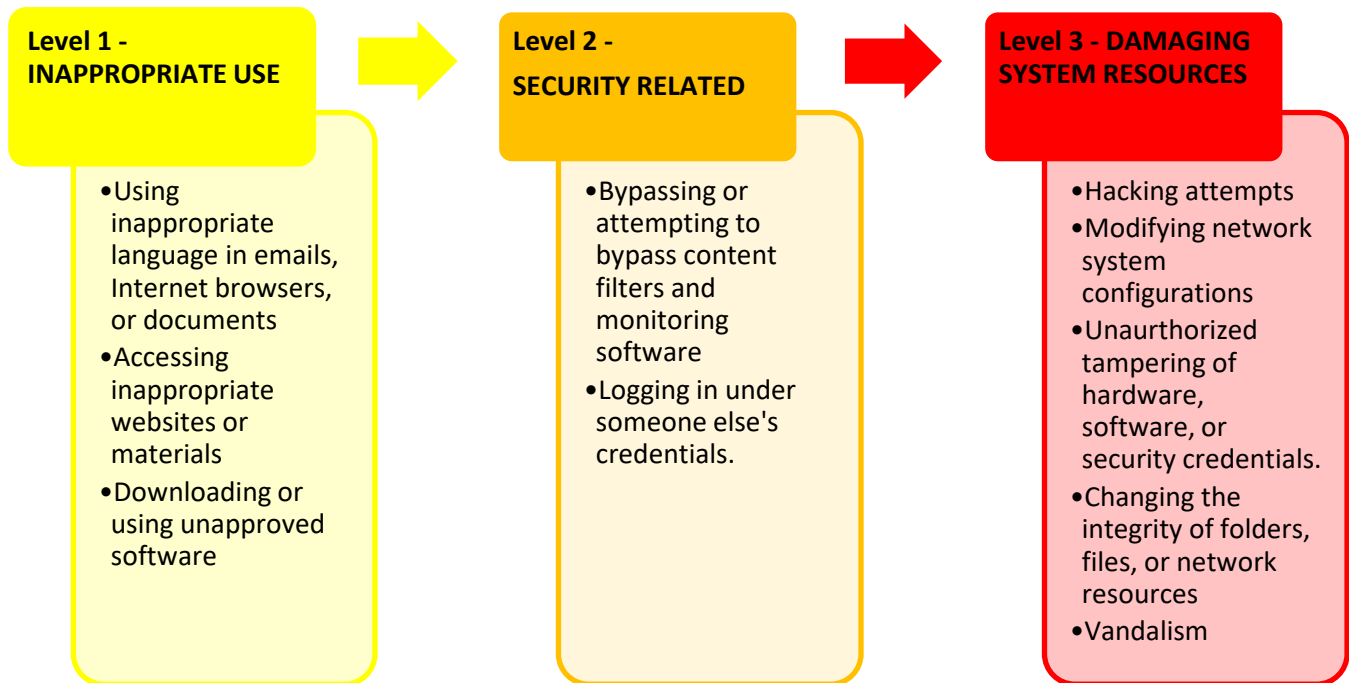

Mukwonago Area School District
Building Better Schools Together

Mukwonago Area School District Acceptable-Use Violation Discipline Ladder

Administration reserves the right to assign consequences other than those listed below or assign multiple consequences as deemed reasonable for the situation.

Consequences include but are not limited to the following:

- Verbal or written warning
- Referral to administration and/or law enforcement
- Administrative hearing
- Suspension/expulsion
- Restitution
- Immediate termination of network access