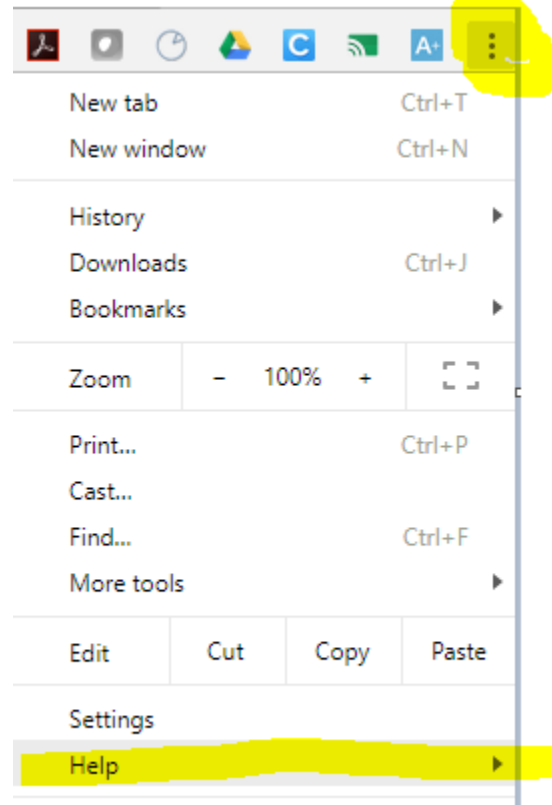

CHROME BROWSER VERSION

Are you up to date?

Check your version of Chrome...

- 1 – Open the Chrome Browser
- 2 – Click the Settings button
- 3 – Click Help
- 4 – View the version and your update status.
  Relaunch if necessary.

How to update Chrome:

<https://support.google.com/chrome/answer/95414?co=GENIE.Platform%3DDesktop&hl=en>

Keeping Chrome Updated (video):

<https://youtu.be/AjrjrhNO-yc>

Search settings

About Chrome

Google Chrome

☒ Nearly up to date! Relaunch Google Chrome to finish updating.
Version 63.0.3239.132 (Official Build) (64-bit) **RELAUNCH**

Get help with Chrome

Report an issue

Google Chrome
Copyright 2018 Google Inc. All rights reserved.

Google Chrome is made possible by the [Chromium](#) open source project and other [open source software](#).

[Google Chrome Terms of Service](#)